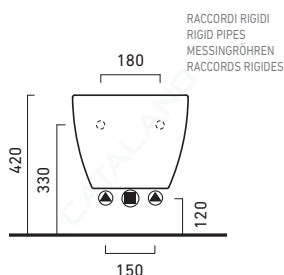

5SCST000

Sedile in resina inalterabile.
Seat-cover made of unalterable resin.
WC-Sitz aus beständigem Harz.

RACCORDI RIGIDI
RIGID PIPES
MESSINGRÖHREN
RACCORDS RIGIDES