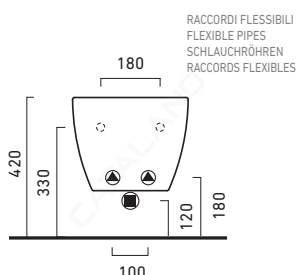

SFERA 54

CATALANO
THE ESSENCE OF CERAMICS

cod. 1BSF5400

Bidet sospeso monoforo.
Wall-hung single-hole bidet.
Einloch-Hängebidet.

EN 14528 – CL20

cod. 1VSF54A00

Wc sospeso 4,5 lt.
Wall-hung WC 4,5 lt flush.
Wand-wc. 4,5 Liter.

EN 997 – CL1 – 5/4 + CL2

5SCSTP000

Sedile soft-close plus in resina inalterabile.
Soft-close Seat-cover Plus made of unalterable resin.
WC-Sitz SoftClose plus aus beständigem Harz.

5SCSTF000

Sedile soft-close in resina inalterabile.
Soft-close Seat-cover made of unalterable resin.
WC-Sitz SoftClose aus beständigem Harz.

5SCST000

Sedile in resina inalterabile.
Seat-cover made of unalterable resin.
WC-Sitz aus beständigem Harz.

RACCORDI RIGIDI
RIGID PIPES
MESSINGRÖHREN
RACCORDS RIGIDES