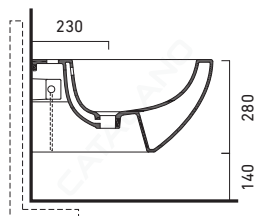

5SCSTP000

Sedile soft-close plus in resina inalterabile.
Soft-close Seat-cover Plus made of unalterable resin.
WC-Sitz SoftClose plus aus beständigem Harz.