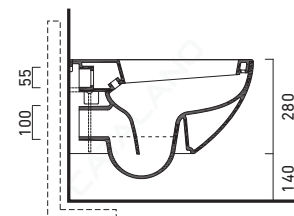

5SCSTP000

Sedile soft-close plus in resina inalterabile.
Soft-close Seat-cover Plus made of unalterable resin.
WC-Sitz SoftClose plus aus beständigem Harz.